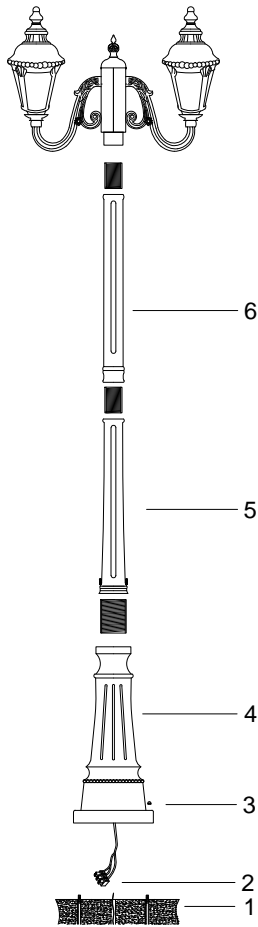

Instruction

O028FL-03BZ

2 x E27 (60W)

Model: O028FL-03BZ
Collection: Outdoor
Series: New Series 028

Floor Lamps