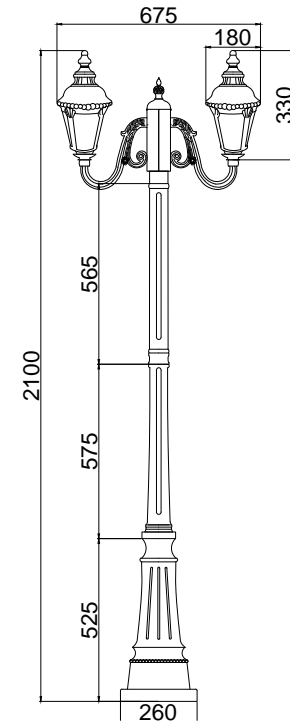

Instruction

O028FL-03BZ

2 x E27 (60W)

Model: O028FL-03BZ
Collection: Outdoor
Series: New Series 028

Floor Lamps