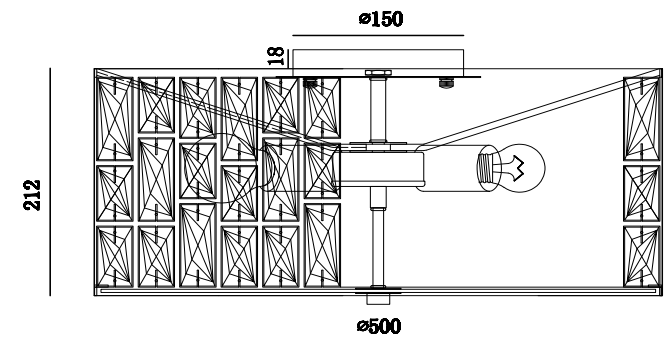

# Instruction

MOD184PL-04CH

4 x E27 (60W)

Model: MOD184PL-04CH  
Collection: Modern  
Series: Gelid

Ceiling Lamps