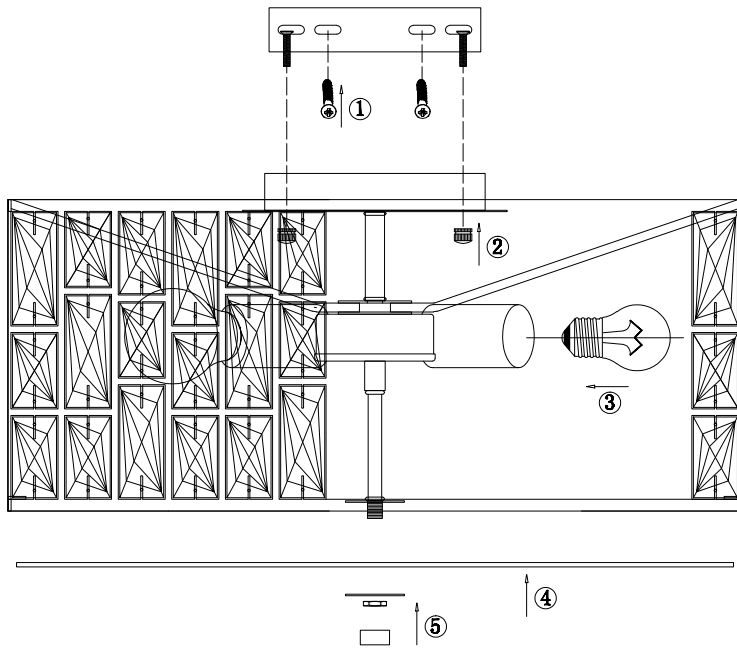

# Instruction

MOD184PL-04CH

4 x E27 (60W)

Model: MOD184PL-04CH  
Collection: Modern  
Series: Gelid

Ceiling Lamps