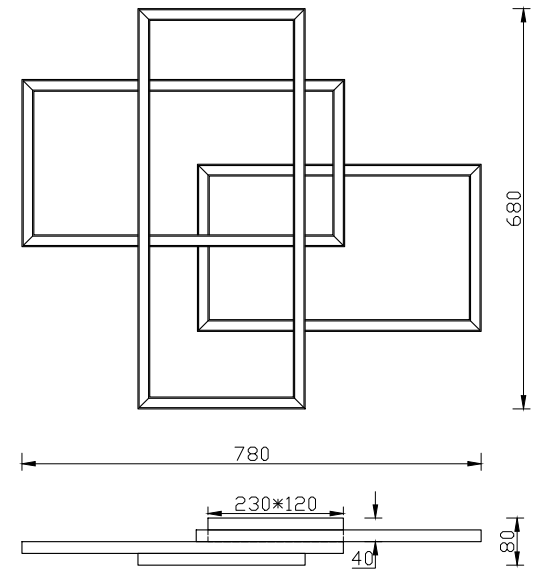

Instruction

MOD015CL-L80W4K

MAX 80W
4100 Lumen

Model: MOD015CL-L80W4K
Collection: Technical
Series: Line

Ceiling Lamps