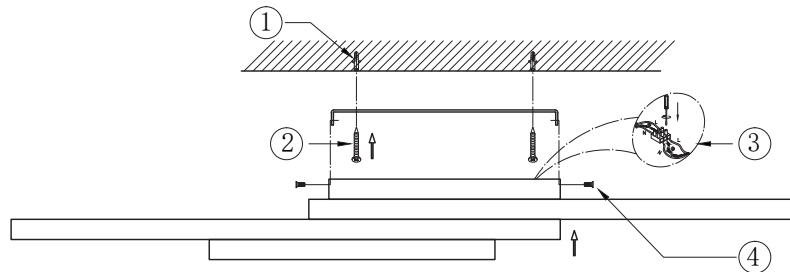

Instruction

MOD015CL-L80W4K

MAX 80W
4100 Lumen

Model: MOD015CL-L80W4K
Collection: Technical
Series: Line

Ceiling Lamps