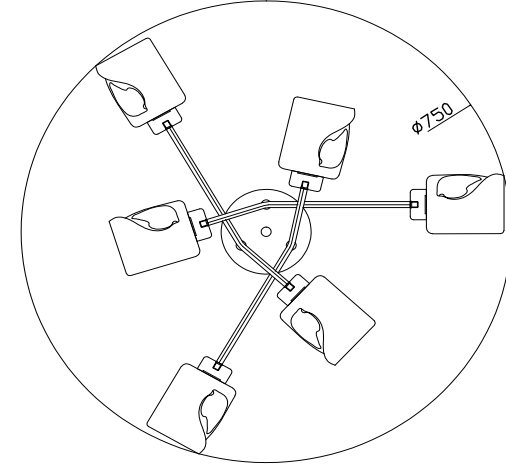

FREYA
TRADITION OF QUALITY

Instruction

FR5095CL-06G

6 x E14 (40W)

Model: FR5095CL-06G
Collection: Modern
Series: Isabella

Ceiling Lamps