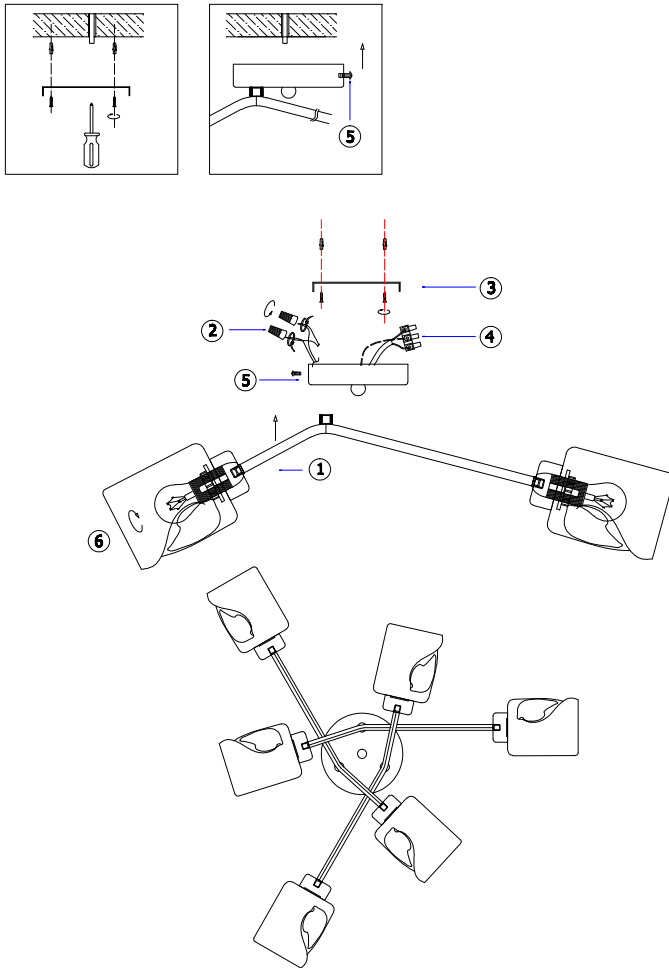

FREYA
TRADITION OF QUALITY

Instruction

FR5095CL-06G

6 x E14 (40W)

Model: FR5095CL-06G
Collection: Modern
Series: Isabella

Ceiling Lamps