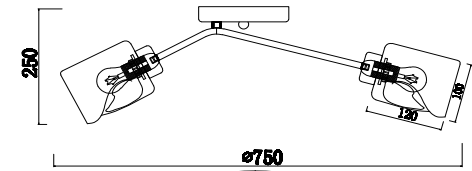

FREYA
TRADITION OF QUALITY

Instruction

FR5095CL-06G

6 x E14 (40W)

Model: FR5095CL-06G
Collection: Modern
Series: Isabella

Ceiling Lamps