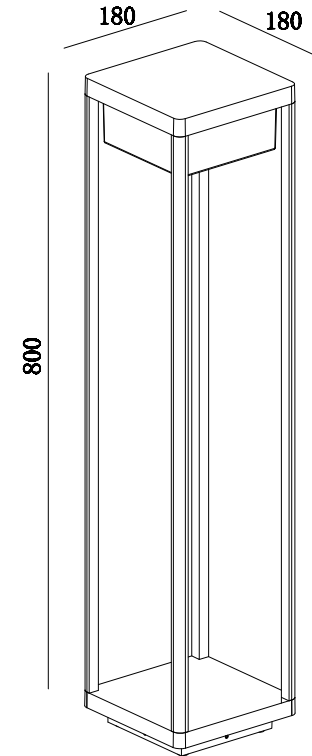

# Instruction

O021FL-L10B3K

MAX 10W  
520 Lumen

Model: O021FL-L10B3K  
Collection: Outdoor  
Series: Baker Street

Floor Lamps