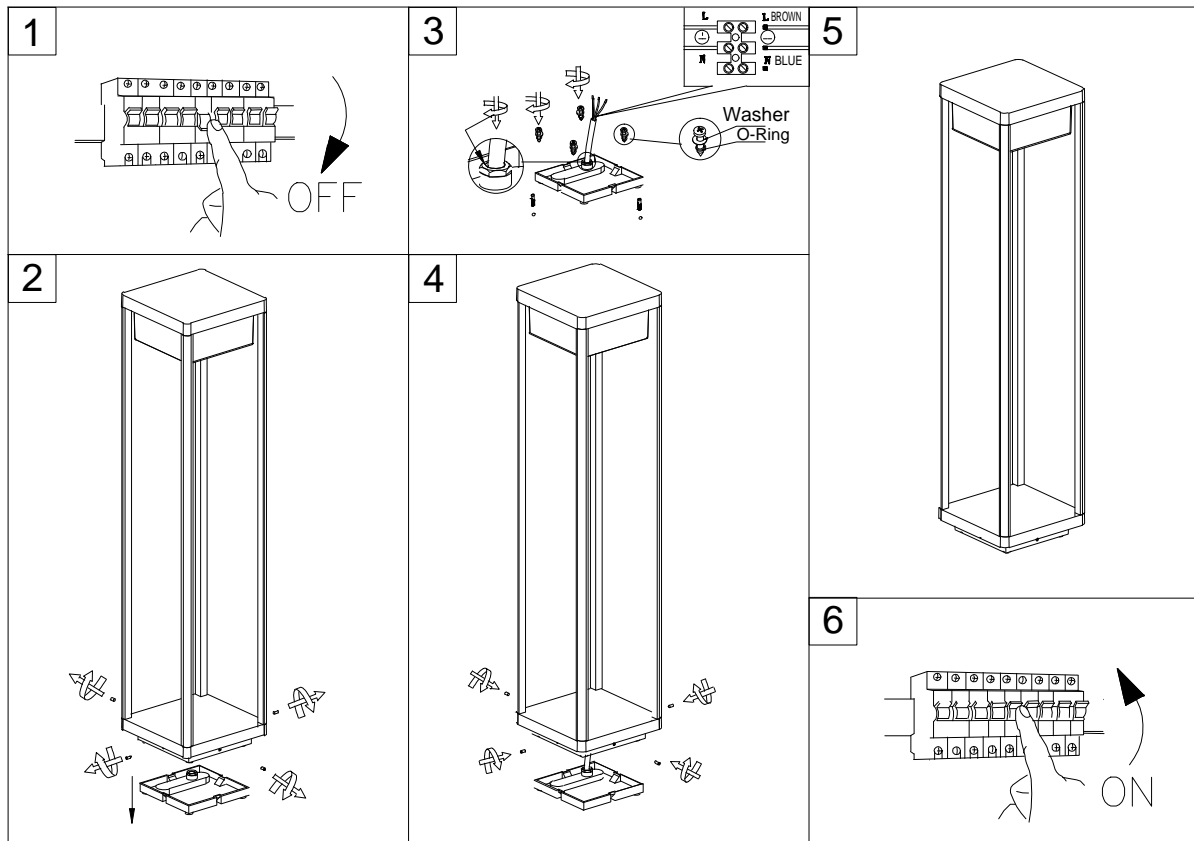

# Instruction

O021FL-L10B3K

MAX 10W  
520 Lumen

Model: O021FL-L10B3K  
Collection: Outdoor  
Series: Baker Street

Floor Lamps