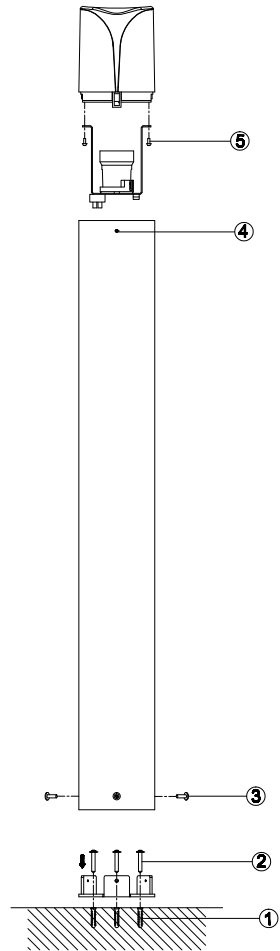

Instruction

O018FL-01B

1 x E27 (23W)

Model: O018FL-01B
Collection: Outdoor
Series: Piccadilly

Floor Lamps