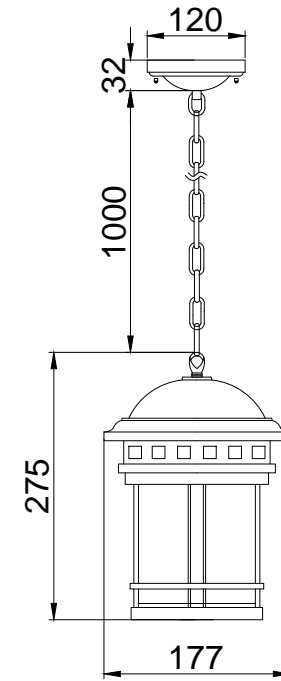

Instruction

O031PL-01BR

1 x E27 (60W)

Model: O031PL-01BR
Collection: Outdoor
Series: New Series 031

Pendant Lamps