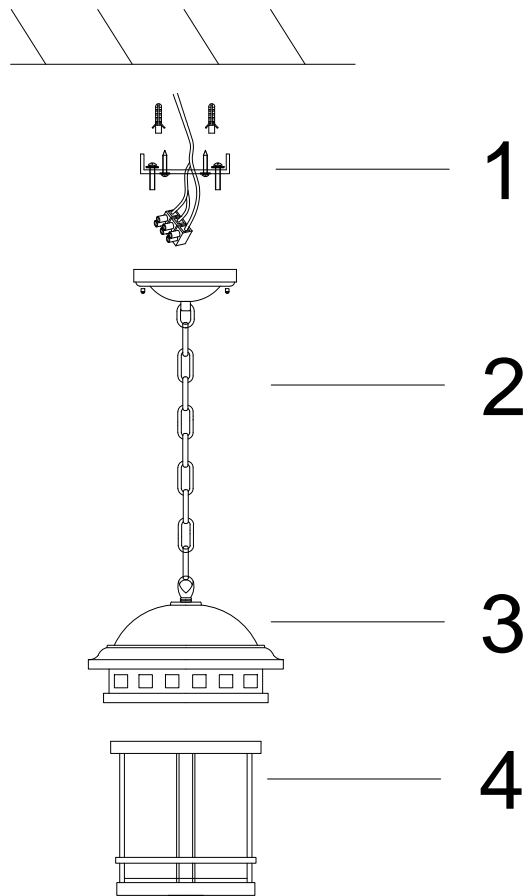

Instruction

O031PL-01BR

1 x E27 (60W)

Model: O031PL-01BR
Collection: Outdoor
Series: New Series 031

Pendant Lamps