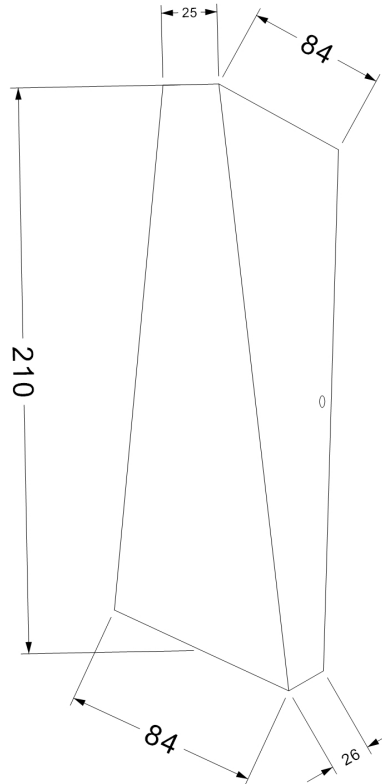

Instruction

Collection: OUTDOOR
Series: TIMES SQUARE
Model: O580WL-L6W
Wall

3

2

4

5

ON

- Wall

max 6W
380 LM

MAYTONI
DECORATIVE LIGHTING

www.maytoni.de