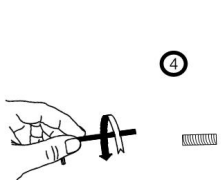

Instruction

Collection: OUTDOOR
Series: TIMES SQUARE
Model: O580WL-L6W
Wall

3

2

4

5

ON

- Wall