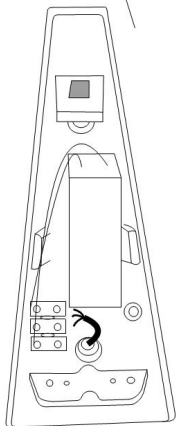

Instruction

Collection: OUTDOOR
Series: TIMES SQUARE
Model: O580WL-L6W
Wall

3

2

4

5

ON

- Wall

max 6W
380 LM

MAYTONI
DECORATIVE LIGHTING

www.maytoni.de