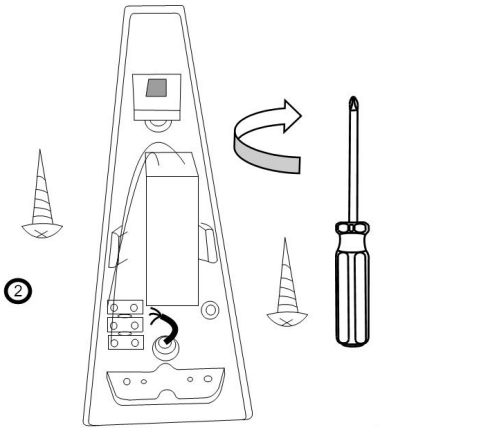

Instruction

Collection: OUTDOOR
Series: TIMES SQUARE
Model: O580WL-L6W
Wall

3

2

4

5

ON

- Wall